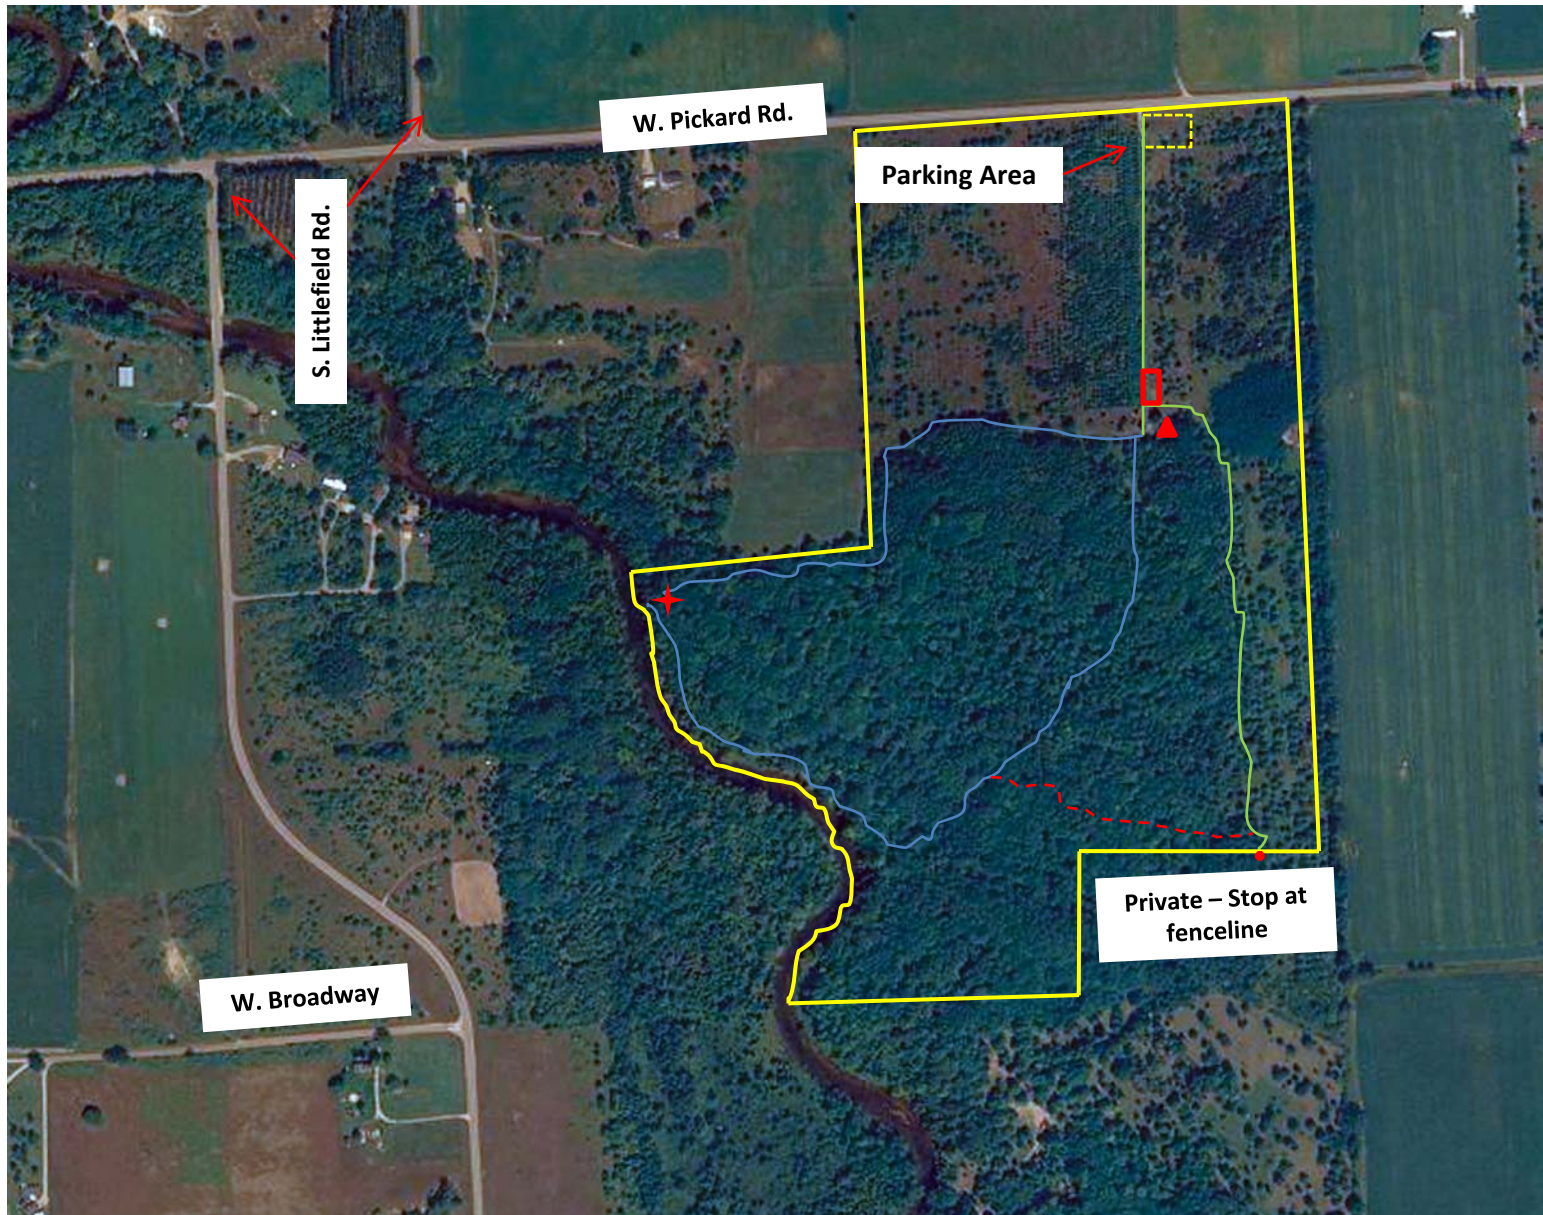

Sylvan Solace Preserve

1 inch = approximately 500 feet

Preserve Boundary 
Meadow Lane 

River Loop 
Aspen Pathway 

Scenic overlook 
Memorial Grove 

Butterfly garden 

No hunting
No horseback riding

No dogs
No camping